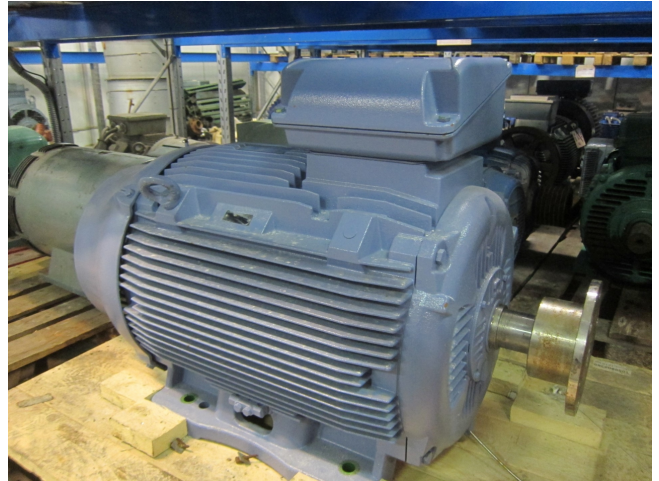

## WEG 315S/M-04

### Specifications

Marca	WEG
Tipo	315S/M-04
kW	200
RPM	1485
50 Hz / 60 Hz	50 and 60 Hz
Stock	1

#### Used WEG 315S/M-04

Used but very well maintained Weg elektromotor type 315S/M-04 with 200kW and 1485 RPM at 50Hz, 200kW and 1790RPM at 60Hz.